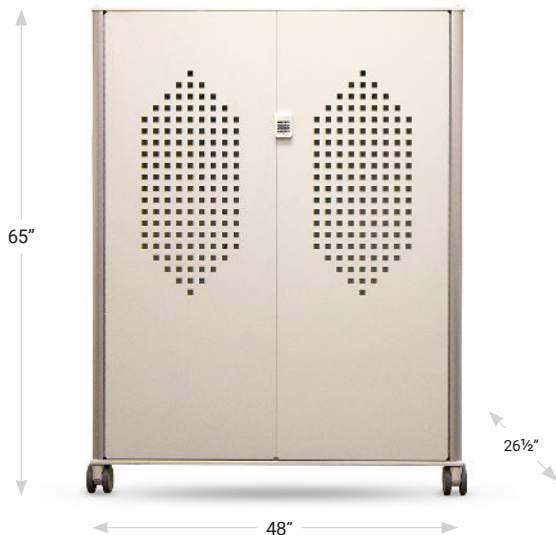

Revolution 20 Hanger Mobile Apron Locker

REV-LOCKER

Passcode Lock with Keypad

- Secure up to 20 aprons
- T-Handle with 2-cable latch/release system to lock at top and bottom
- Features digital passcode lock with keypad
- Set multiple administrative and user pass codes
- Battery operated lock with backup battery and emergency power supply

Model Number	Description
REV-LOCKER	Revolution 20 Hanger Mobile Apron Locker
Dimensions	65" H x 48" W X 26.5" L
Colors	White, Grey, or Black Custom colors available. Ships in standard white unless specified.
Options	Powder Coated Steel Stainless Steel (Upgrade)
Wheels	4 swivel casters, 2 with brakes
Shipping	300lbs